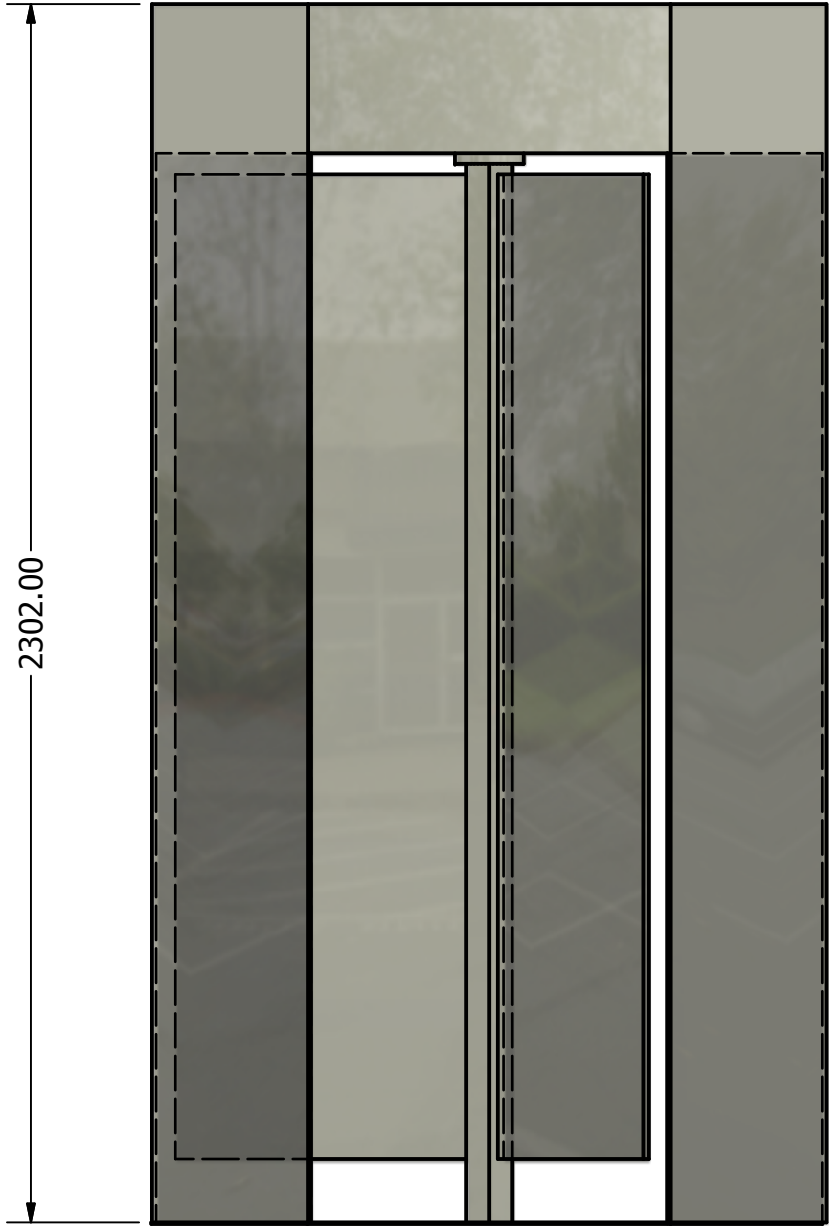

685.00

1275.00

2302.00

685.00

DRAWN	user	TRENT	5/31/2011	TITLE GLASS REVOLVING DOOR FINAL DRAWING		
CHECKED						
QA						
MFG						
APPROVED				SIZE	DWG NO	REV
				A3	Revolving Door Full Hight Glass Final	
				SCALE	SHEET 1 OF 1	